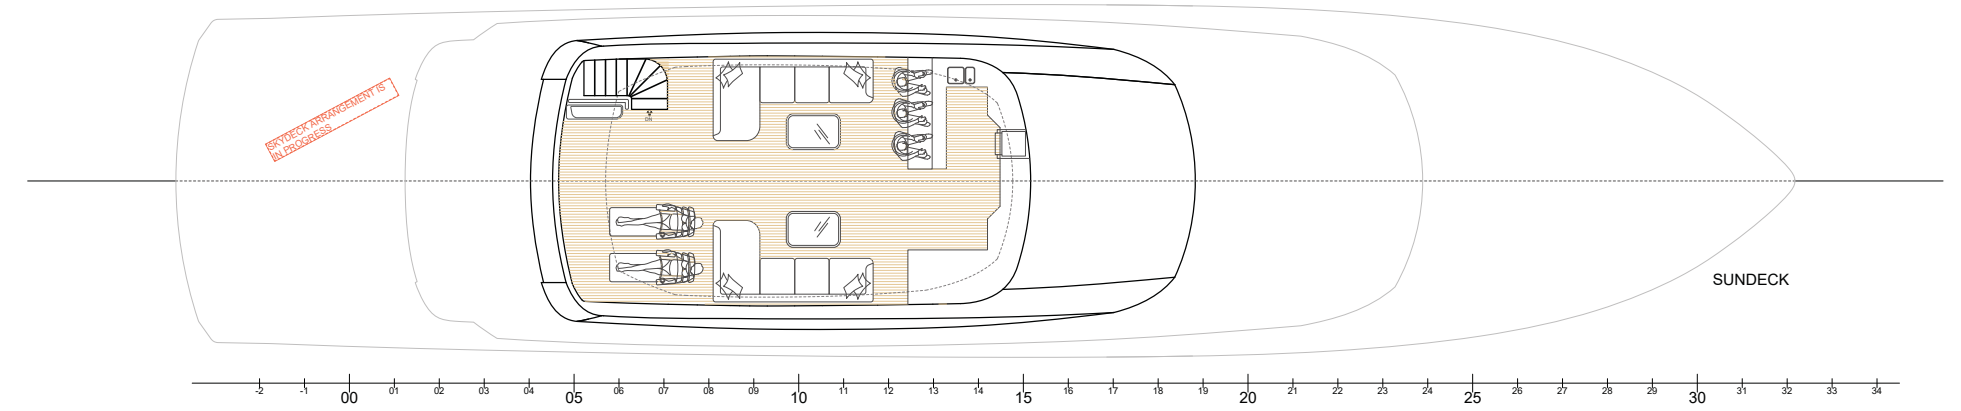

A high-angle, aerial photograph of a white luxury yacht, the SIRENA 118, cruising on a deep blue sea. The yacht is moving from the bottom left towards the top right, leaving a white wake. The vessel features a sleek, modern design with a white hull and dark accents. On the deck, there is a circular blue hot tub and several lounge chairs. The upper decks are enclosed with dark glass windows. The sky is not visible, focusing the viewer's attention on the yacht and the water.

 **SIRENA 118**

118

LAYOUT OPTIONS
Standard Layout

LAYOUT OPTIONS
Optional Layouts

DIMENSIONS AND MAIN CHARACTERISTICS

Length Overall L _{OA}	36 m / 118'
Hull Length L _H ISO 8666	34 m / 111'
Hull Beam BHmax ISO 8666	7,9 m / 25'
Gross tonnage (ITC '69)	265 GT
Cabins	5+1 cabins (12 people)
Heads	7
Crew	3 cabins (5 people)
Building materials	GRP
Hull Type	Fast Displacement
Exterior design	Sirena Design Team
Interior decor	Cor D Rover
Naval Architecture	German Frers
Engines	2 x 1550 HP MAN V12 2 x 1900 HP MAN V12
Cruising speed	15 knots
Max speed	18 knots 21 knots (with opt. engines)
Certification	RINA Pleasure Craft

*NOTE: All performance specified in the table above are design data and applies to a standard configuration boat (standard equipment installed as per this standard list) with clean keel, propellers, and rudders. Furthermore, the performance levels indicated above have been defined under good sea and wind conditions (Beaufort Scale level 1, Douglas Scale level 1, ambient T < 25°, seawater T =15°, atmospheric P = 103250 Pa) with 2 people on board, 25% fuel, and fresh, grey and black water tanks empty. Different or harsher sea conditions and additional selected optional equipment may affect the performance.