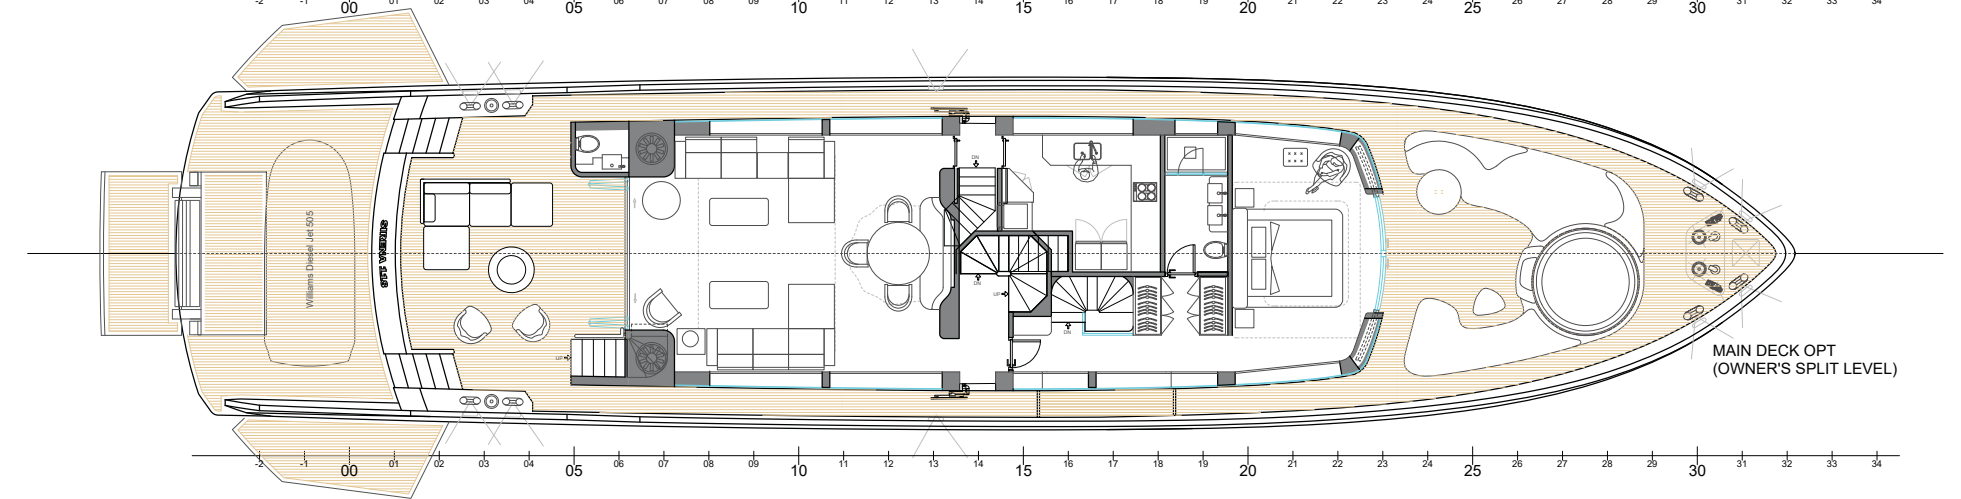

A high-angle, aerial photograph of a white luxury yacht, the SIRENA 118, cruising on a deep blue sea. The yacht is moving from the bottom left towards the top right, leaving a white wake. The vessel features a sleek, modern design with a white hull and dark accents. On the deck, there is a circular blue hot tub and several lounge chairs. The upper decks are enclosed with dark glass windows. The sky is not visible, focusing the viewer's attention on the yacht and the water.

 **SIRENA 118**

118

LAYOUT OPTIONS
Standard Layout

LAYOUT OPTIONS
Optional Layouts

DIMENSIONS AND MAIN CHARACTERISTICS

Length Overall L _{OA}	36 m / 118'
Hull Length L _H ISO 8666	34 m / 111'
Hull Beam BHmax ISO 8666	7,9 m / 25'
Gross tonnage (ITC '69)	265 GT
Cabins	5+1 cabins (12 people)
Heads	7
Crew	3 cabins (5 people)
Building materials	GRP
Hull Type	Fast Displacement
Exterior design	Sirena Design Team
Interior decor	Cor D Rover
Naval Architecture	German Frers
Engines	2 x 1550 HP MAN V12 2 x 1900 HP MAN V12
Cruising speed	15 knots
Max speed	18 knots 21 knots (with opt. engines)
Certification	RINA Pleasure Craft

*NOTE: All performance specified in the table above are design data and applies to a standard configuration boat (standard equipment installed as per this standard list) with clean keel, propellers, and rudders. Furthermore, the performance levels indicated above have been defined under good sea and wind conditions (Beaufort Scale level 1, Douglas Scale level 1, ambient T < 25°, seawater T =15°, atmospheric P = 103250 Pa) with 2 people on board, 25% fuel, and fresh, grey and black water tanks empty. Different or harsher sea conditions and additional selected optional equipment may affect the performance.