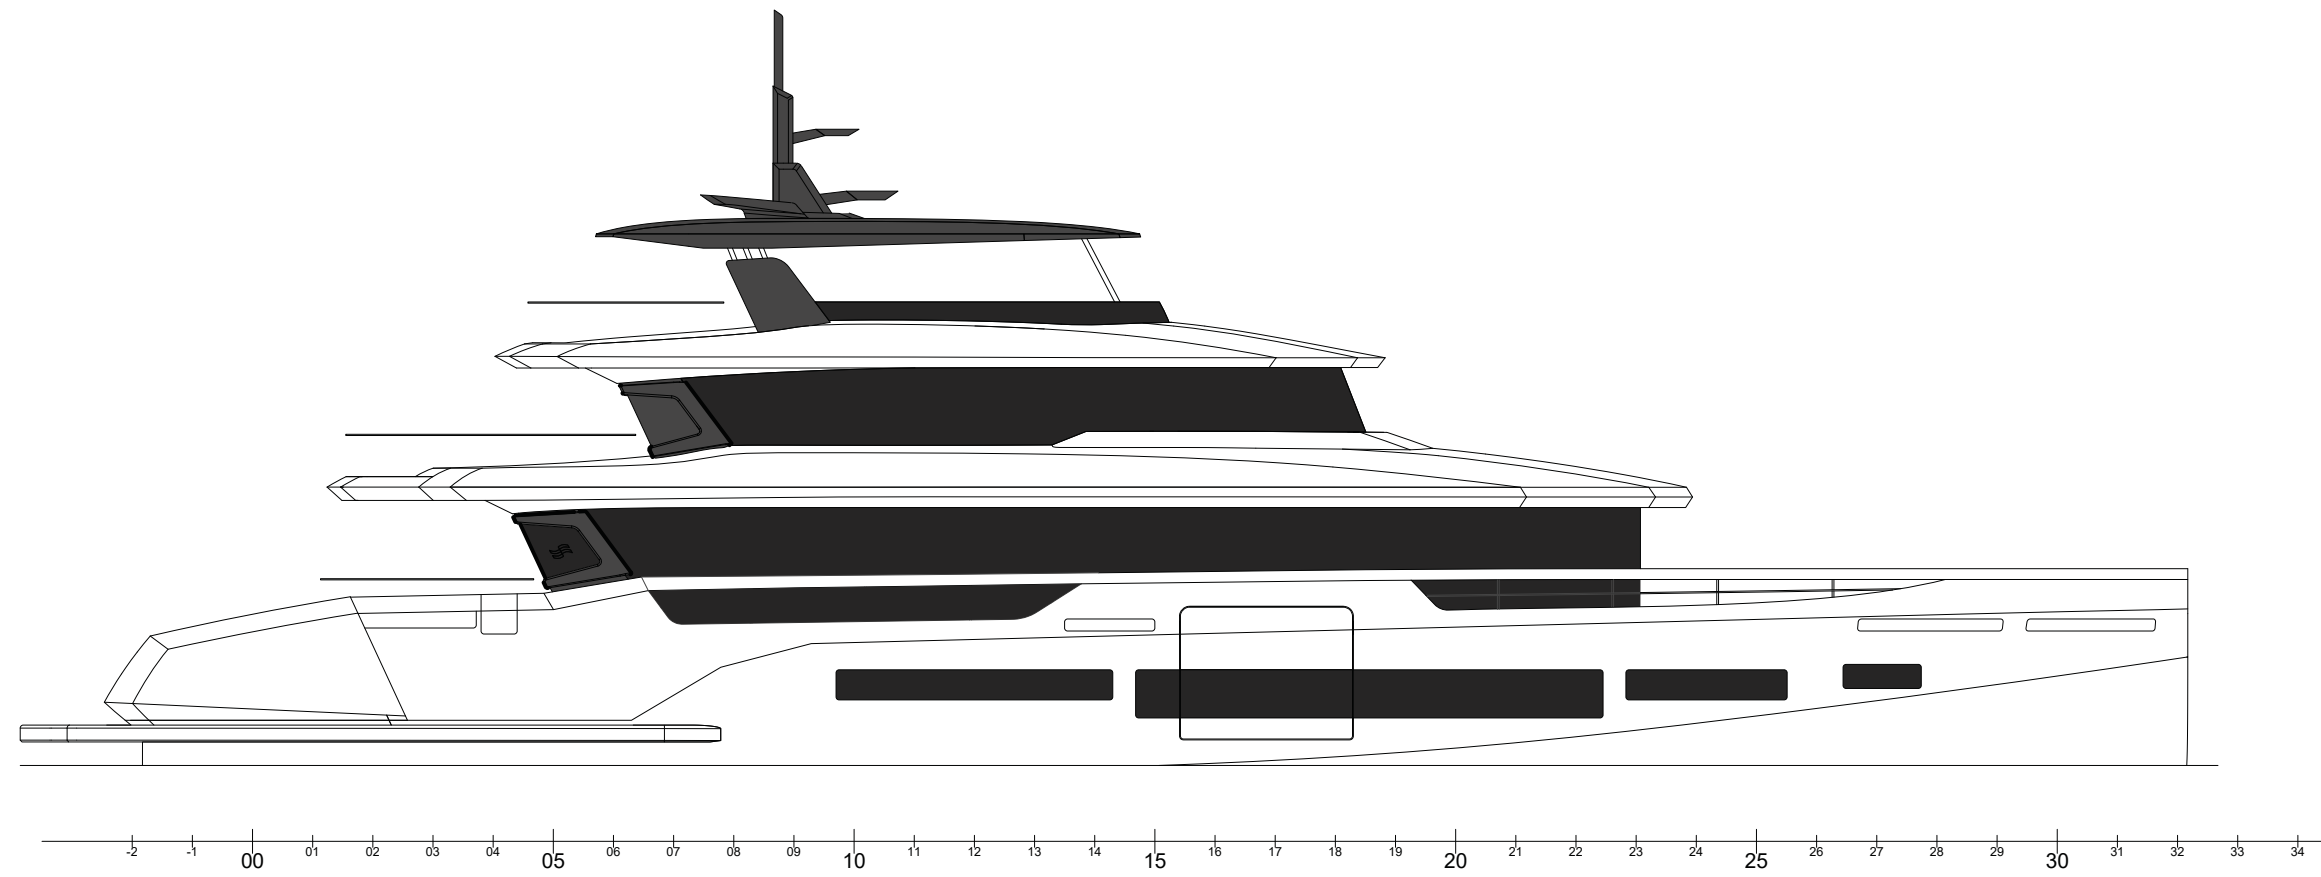

A high-angle, aerial photograph of a white luxury yacht, the SIRENA 118, cruising on a deep blue sea. The yacht is moving from the bottom left towards the top right, leaving a white wake. The vessel features a sleek, modern design with a white hull and dark accents. On the deck, there is a circular blue hot tub and several lounge chairs. The upper decks are enclosed with dark glass windows. The sky is not visible, focusing the viewer's attention on the yacht and the water.

 **SIRENA 118**

118

LAYOUT OPTIONS
Standard Layout

LAYOUT OPTIONS
Optional Layouts

DIMENSIONS AND MAIN CHARACTERISTICS

Length Overall L _{OA}	36 m / 118'
Hull Length L _H ISO 8666	34 m / 111'
Hull Beam BHmax ISO 8666	7,9 m / 25'
Gross tonnage (ITC '69)	265 GT
Cabins	5+1 cabins (12 people)
Heads	7
Crew	3 cabins (5 people)
Building materials	GRP
Hull Type	Fast Displacement
Exterior design	Sirena Design Team
Interior decor	Cor D Rover
Naval Architecture	German Frers
Engines	2 x 1550 HP MAN V12 2 x 1900 HP MAN V12
Cruising speed	15 knots
Max speed	18 knots 21 knots (with opt. engines)
Certification	RINA Pleasure Craft

*NOTE: All performance specified in the table above are design data and applies to a standard configuration boat (standard equipment installed as per this standard list) with clean keel, propellers, and rudders. Furthermore, the performance levels indicated above have been defined under good sea and wind conditions (Beaufort Scale level 1, Douglas Scale level 1, ambient T < 25°, seawater T =15°, atmospheric P = 103250 Pa) with 2 people on board, 25% fuel, and fresh, grey and black water tanks empty. Different or harsher sea conditions and additional selected optional equipment may affect the performance.