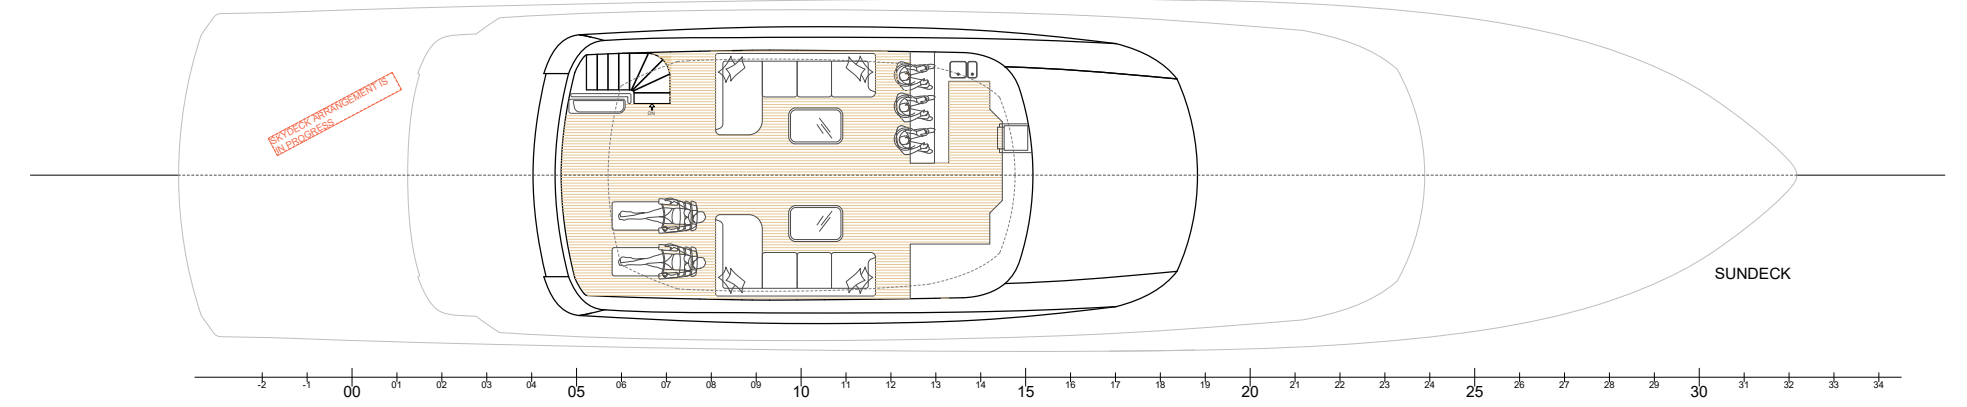

A high-angle, aerial photograph of a white luxury yacht, the SIRENA 118, cruising on a deep blue sea. The yacht is moving from the bottom left towards the top right, leaving a white wake. The vessel features a sleek, modern design with a white hull and dark accents. On the deck, there is a circular blue hot tub and several lounge chairs. The upper decks are enclosed with dark glass windows. The sky is not visible, focusing the viewer's attention on the yacht and the water.

 **SIRENA 118**

118

LAYOUT OPTIONS
Standard Layout

LAYOUT OPTIONS
Optional Layouts

DIMENSIONS AND MAIN CHARACTERISTICS

Length Overall L _{OA}	36 m / 118'
Hull Length L _H ISO 8666	34 m / 111'
Hull Beam BHmax ISO 8666	7,9 m / 25'
Gross tonnage (ITC '69)	265 GT
Cabins	5+1 cabins (12 people)
Heads	7
Crew	3 cabins (5 people)
Building materials	GRP
Hull Type	Fast Displacement
Exterior design	Sirena Design Team
Interior decor	Cor D Rover
Naval Architecture	German Frers
Engines	2 x 1550 HP MAN V12 2 x 1900 HP MAN V12
Cruising speed	15 knots
Max speed	18 knots 21 knots (with opt. engines)
Certification	RINA Pleasure Craft

*NOTE: All performance specified in the table above are design data and applies to a standard configuration boat (standard equipment installed as per this standard list) with clean keel, propellers, and rudders. Furthermore, the performance levels indicated above have been defined under good sea and wind conditions (Beaufort Scale level 1, Douglas Scale level 1, ambient T < 25°, seawater T =15°, atmospheric P = 103250 Pa) with 2 people on board, 25% fuel, and fresh, grey and black water tanks empty. Different or harsher sea conditions and additional selected optional equipment may affect the performance.