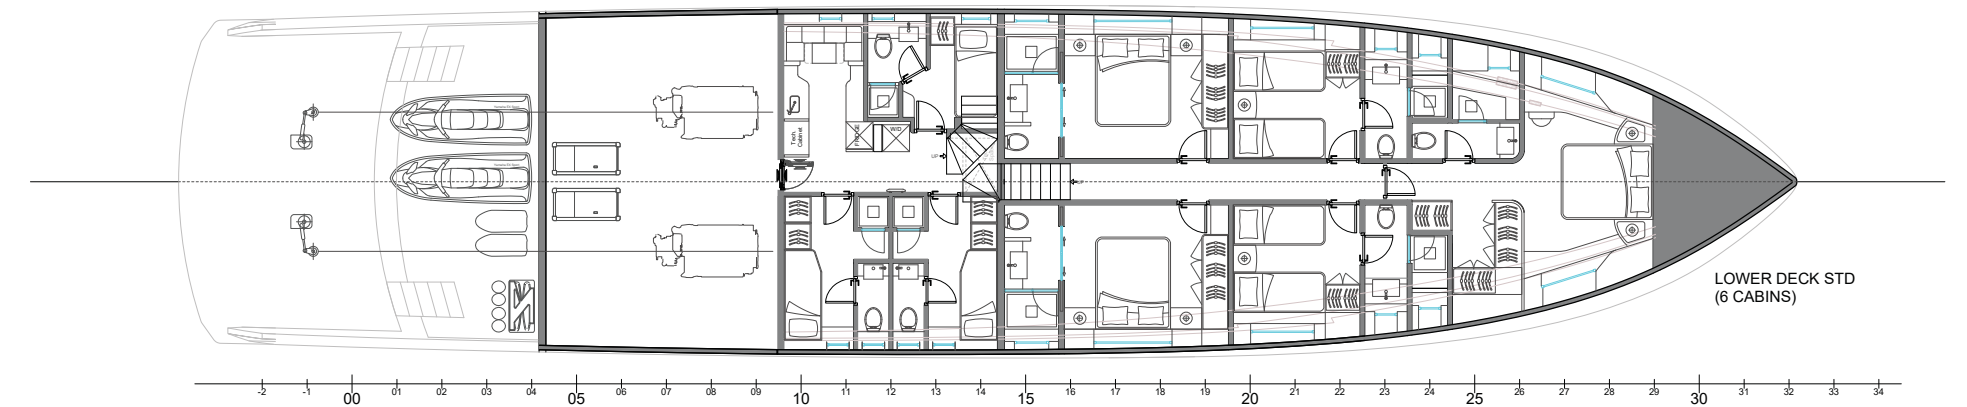

A high-angle, aerial photograph of a white luxury yacht, the SIRENA 118, cruising on a deep blue sea. The yacht is moving from the bottom left towards the top right, leaving a white wake. The vessel features a sleek, modern design with a white hull and dark accents. On the deck, there is a circular blue hot tub and several lounge chairs. The upper decks are enclosed with dark glass windows. The sky is not visible, focusing the viewer's attention on the yacht and the water.

 **SIRENA 118**

118

LAYOUT OPTIONS
Standard Layout

LAYOUT OPTIONS
Optional Layouts

DIMENSIONS AND MAIN CHARACTERISTICS

Length Overall L _{OA}	36 m / 118'
Hull Length L _H ISO 8666	34 m / 111'
Hull Beam BHmax ISO 8666	7,9 m / 25'
Gross tonnage (ITC '69)	265 GT
Cabins	5+1 cabins (12 people)
Heads	7
Crew	3 cabins (5 people)
Building materials	GRP
Hull Type	Fast Displacement
Exterior design	Sirena Design Team
Interior decor	Cor D Rover
Naval Architecture	German Frers
Engines	2 x 1550 HP MAN V12 2 x 1900 HP MAN V12
Cruising speed	15 knots
Max speed	18 knots 21 knots (with opt. engines)
Certification	RINA Pleasure Craft

*NOTE: All performance specified in the table above are design data and applies to a standard configuration boat (standard equipment installed as per this standard list) with clean keel, propellers, and rudders. Furthermore, the performance levels indicated above have been defined under good sea and wind conditions (Beaufort Scale level 1, Douglas Scale level 1, ambient T < 25°, seawater T =15°, atmospheric P = 103250 Pa) with 2 people on board, 25% fuel, and fresh, grey and black water tanks empty. Different or harsher sea conditions and additional selected optional equipment may affect the performance.