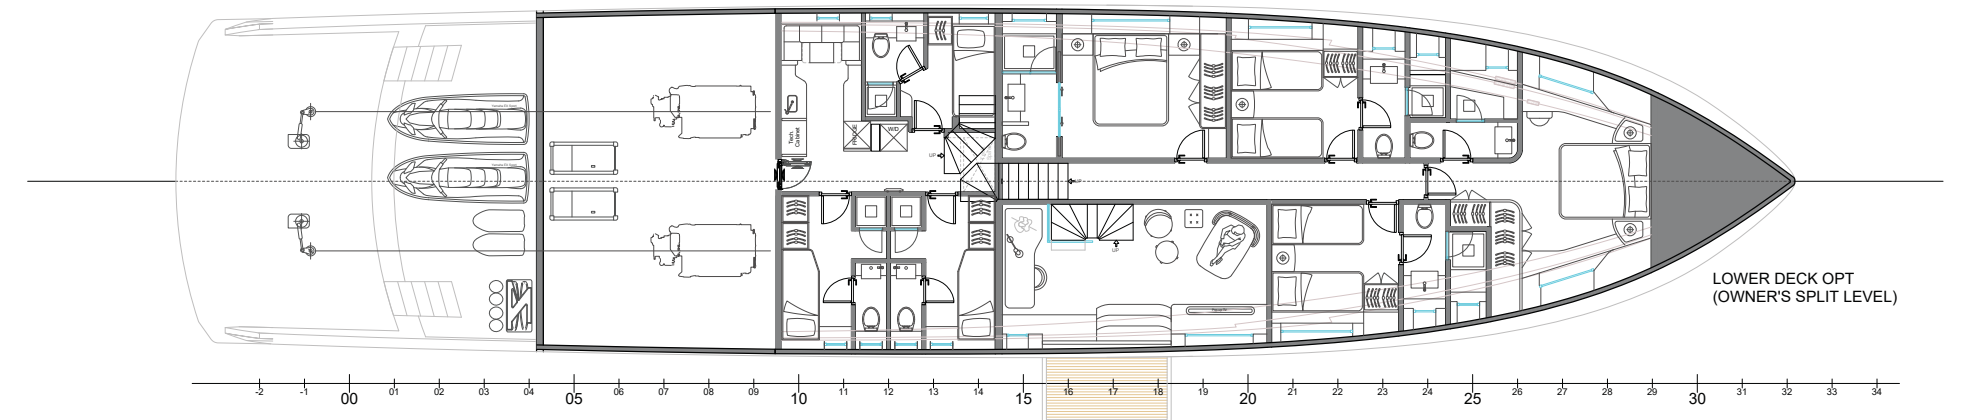

A high-angle, aerial photograph of a white luxury yacht, the SIRENA 118, cruising on a deep blue sea. The yacht is moving from the bottom left towards the top right, leaving a white wake. The vessel features a sleek, modern design with a white hull and dark accents. On the deck, there is a circular blue hot tub and several lounge chairs. The upper decks are enclosed with dark glass windows. The sky is not visible, focusing the viewer's attention on the yacht and the water.

 **SIRENA 118**

118

LAYOUT OPTIONS
Standard Layout

LAYOUT OPTIONS
Optional Layouts

DIMENSIONS AND MAIN CHARACTERISTICS

Length Overall L _{OA}	36 m / 118'
Hull Length L _H ISO 8666	34 m / 111'
Hull Beam BHmax ISO 8666	7,9 m / 25'
Gross tonnage (ITC '69)	265 GT
Cabins	5+1 cabins (12 people)
Heads	7
Crew	3 cabins (5 people)
Building materials	GRP
Hull Type	Fast Displacement
Exterior design	Sirena Design Team
Interior decor	Cor D Rover
Naval Architecture	German Frers
Engines	2 x 1550 HP MAN V12 2 x 1900 HP MAN V12
Cruising speed	15 knots
Max speed	18 knots 21 knots (with opt. engines)
Certification	RINA Pleasure Craft

*NOTE: All performance specified in the table above are design data and applies to a standard configuration boat (standard equipment installed as per this standard list) with clean keel, propellers, and rudders. Furthermore, the performance levels indicated above have been defined under good sea and wind conditions (Beaufort Scale level 1, Douglas Scale level 1, ambient T < 25°, seawater T =15°, atmospheric P = 103250 Pa) with 2 people on board, 25% fuel, and fresh, grey and black water tanks empty. Different or harsher sea conditions and additional selected optional equipment may affect the performance.