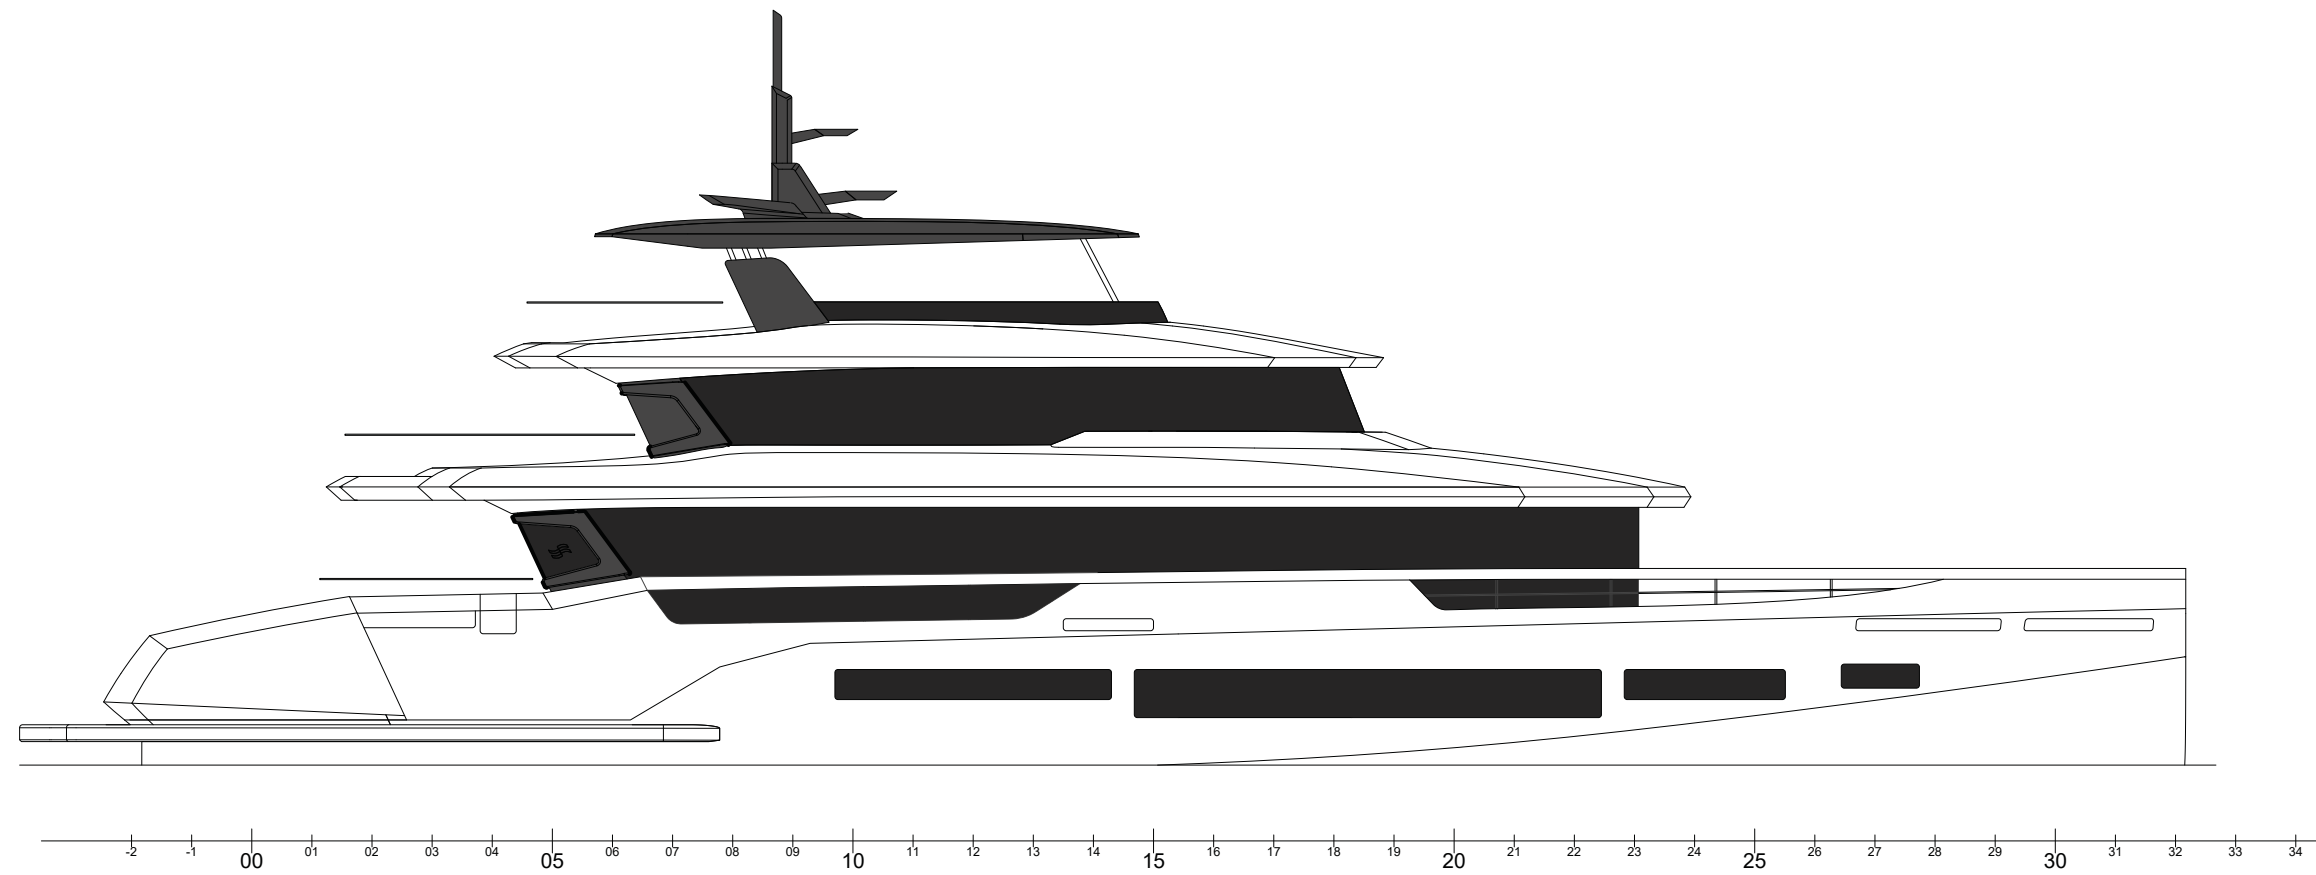

A high-angle, aerial photograph of a white luxury yacht, the SIRENA 118, cruising on a deep blue sea. The yacht is moving from the bottom left towards the top right, leaving a white wake. The vessel features a sleek, modern design with a white hull and dark accents. On the deck, there is a circular blue hot tub and several lounge chairs. The upper decks are enclosed with dark glass windows. The sky is not visible, focusing the viewer's attention on the yacht and the water.

 **SIRENA 118**

118

LAYOUT OPTIONS
Standard Layout

LAYOUT OPTIONS
Optional Layouts

DIMENSIONS AND MAIN CHARACTERISTICS

Length Overall L _{OA}	36 m / 118'
Hull Length L _H ISO 8666	34 m / 111'
Hull Beam BHmax ISO 8666	7,9 m / 25'
Gross tonnage (ITC '69)	265 GT
Cabins	5+1 cabins (12 people)
Heads	7
Crew	3 cabins (5 people)
Building materials	GRP
Hull Type	Fast Displacement
Exterior design	Sirena Design Team
Interior decor	Cor D Rover
Naval Architecture	German Frers
Engines	2 x 1550 HP MAN V12 2 x 1900 HP MAN V12
Cruising speed	15 knots
Max speed	18 knots 21 knots (with opt. engines)
Certification	RINA Pleasure Craft

*NOTE: All performance specified in the table above are design data and applies to a standard configuration boat (standard equipment installed as per this standard list) with clean keel, propellers, and rudders. Furthermore, the performance levels indicated above have been defined under good sea and wind conditions (Beaufort Scale level 1, Douglas Scale level 1, ambient T < 25°, seawater T =15°, atmospheric P = 103250 Pa) with 2 people on board, 25% fuel, and fresh, grey and black water tanks empty. Different or harsher sea conditions and additional selected optional equipment may affect the performance.