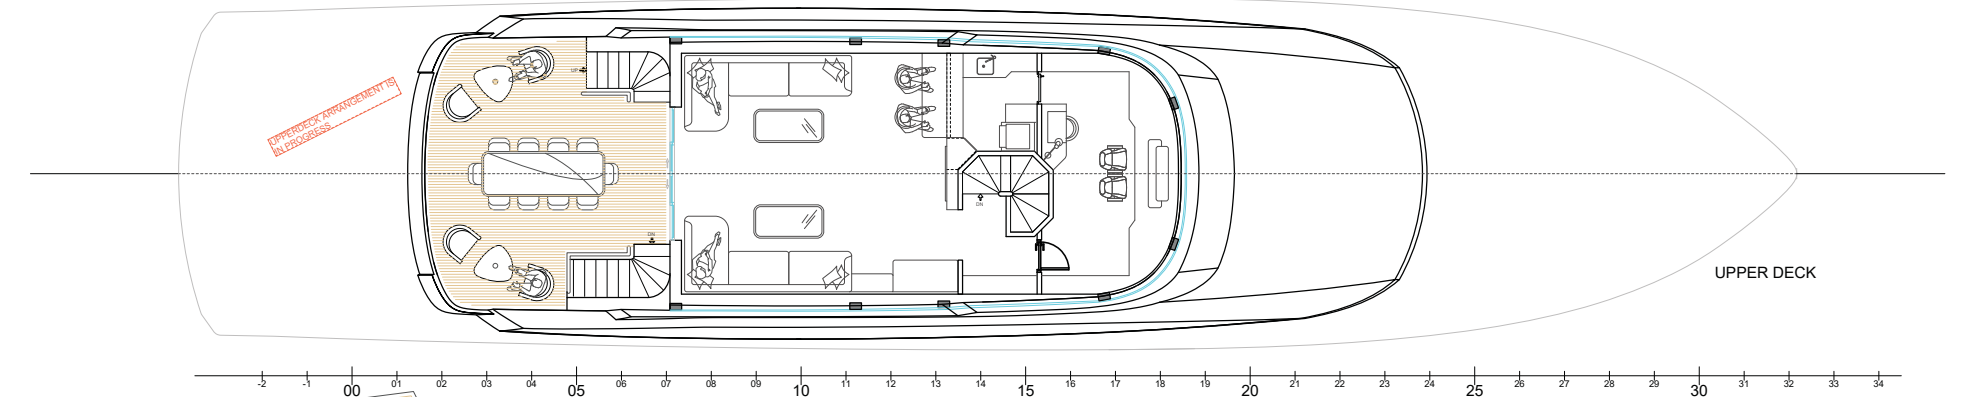

A high-angle, aerial photograph of a white luxury yacht, the SIRENA 118, cruising on a deep blue sea. The yacht is moving from the bottom left towards the top right, leaving a white wake. The vessel features a sleek, modern design with a white hull and dark accents. On the deck, there is a circular blue hot tub and several lounge chairs. The upper decks are enclosed with dark glass windows. The sky is not visible, focusing the viewer's attention on the yacht and the water.

 **SIRENA 118**

118

LAYOUT OPTIONS
Standard Layout

LAYOUT OPTIONS
Optional Layouts

DIMENSIONS AND MAIN CHARACTERISTICS

Length Overall L _{OA}	36 m / 118'
Hull Length L _H ISO 8666	34 m / 111'
Hull Beam BHmax ISO 8666	7,9 m / 25'
Gross tonnage (ITC '69)	265 GT
Cabins	5+1 cabins (12 people)
Heads	7
Crew	3 cabins (5 people)
Building materials	GRP
Hull Type	Fast Displacement
Exterior design	Sirena Design Team
Interior decor	Cor D Rover
Naval Architecture	German Frers
Engines	2 x 1550 HP MAN V12 2 x 1900 HP MAN V12
Cruising speed	15 knots
Max speed	18 knots 21 knots (with opt. engines)
Certification	RINA Pleasure Craft

*NOTE: All performance specified in the table above are design data and applies to a standard configuration boat (standard equipment installed as per this standard list) with clean keel, propellers, and rudders. Furthermore, the performance levels indicated above have been defined under good sea and wind conditions (Beaufort Scale level 1, Douglas Scale level 1, ambient T < 25°, seawater T =15°, atmospheric P = 103250 Pa) with 2 people on board, 25% fuel, and fresh, grey and black water tanks empty. Different or harsher sea conditions and additional selected optional equipment may affect the performance.