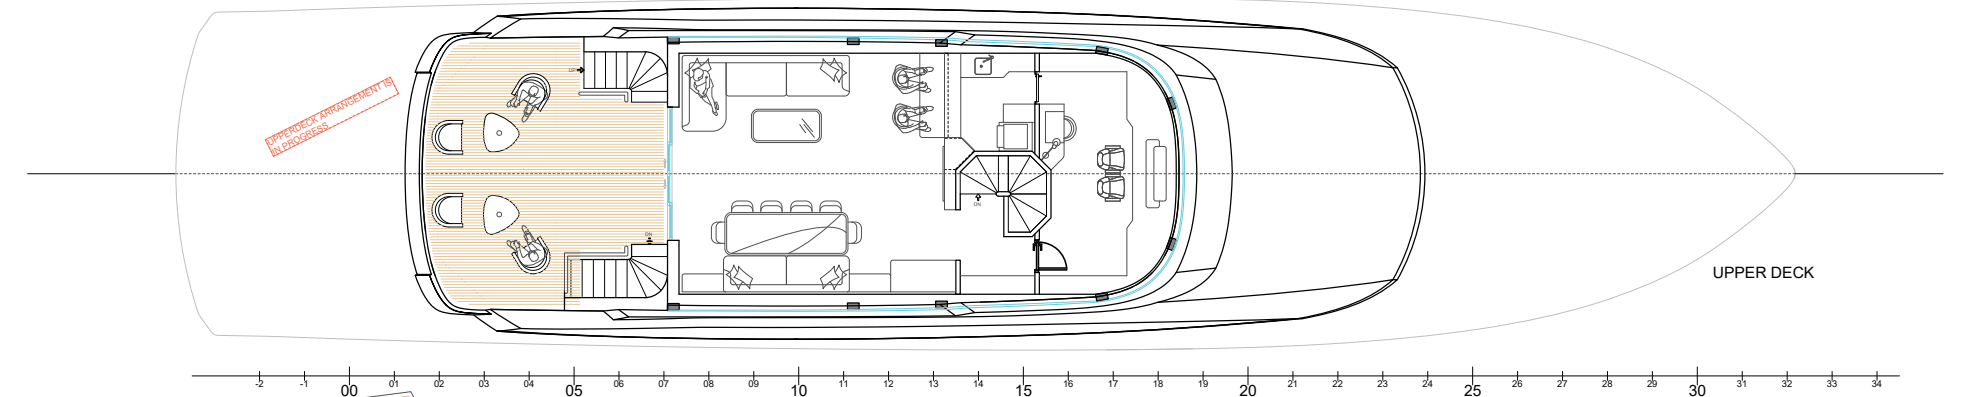

A high-angle, aerial photograph of a white luxury yacht, the SIRENA 118, cruising on a deep blue sea. The yacht is moving from the bottom left towards the top right, leaving a white wake. The vessel features a sleek, modern design with a white hull and dark accents. On the deck, there is a circular blue hot tub and several lounge chairs. The upper decks are enclosed with dark glass windows. The sky is not visible, focusing the viewer's attention on the yacht and the water.

 **SIRENA 118**

118

LAYOUT OPTIONS
Standard Layout

LAYOUT OPTIONS
Optional Layouts

DIMENSIONS AND MAIN CHARACTERISTICS

Length Overall L _{OA}	36 m / 118'
Hull Length L _H ISO 8666	34 m / 111'
Hull Beam BHmax ISO 8666	7,9 m / 25'
Gross tonnage (ITC '69)	265 GT
Cabins	5+1 cabins (12 people)
Heads	7
Crew	3 cabins (5 people)
Building materials	GRP
Hull Type	Fast Displacement
Exterior design	Sirena Design Team
Interior decor	Cor D Rover
Naval Architecture	German Frers
Engines	2 x 1550 HP MAN V12 2 x 1900 HP MAN V12
Cruising speed	15 knots
Max speed	18 knots 21 knots (with opt. engines)
Certification	RINA Pleasure Craft

*NOTE: All performance specified in the table above are design data and applies to a standard configuration boat (standard equipment installed as per this standard list) with clean keel, propellers, and rudders. Furthermore, the performance levels indicated above have been defined under good sea and wind conditions (Beaufort Scale level 1, Douglas Scale level 1, ambient T < 25°, seawater T =15°, atmospheric P = 103250 Pa) with 2 people on board, 25% fuel, and fresh, grey and black water tanks empty. Different or harsher sea conditions and additional selected optional equipment may affect the performance.