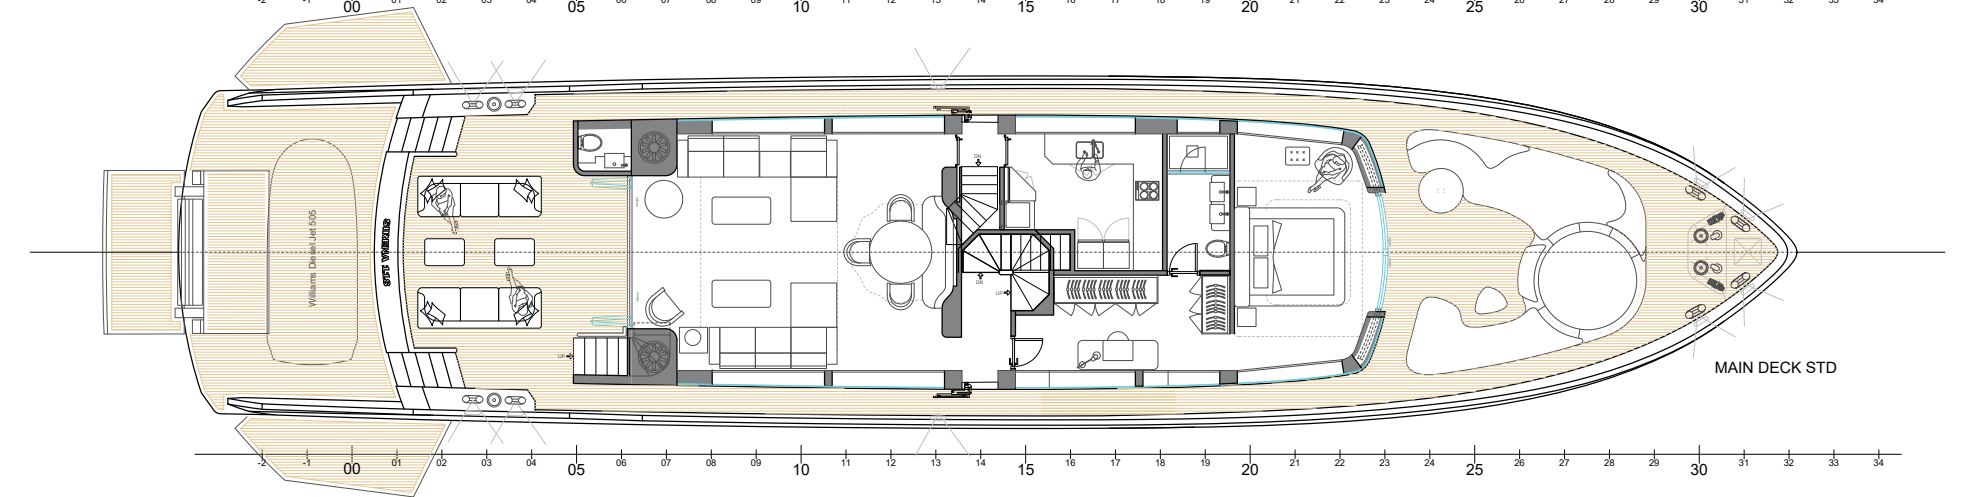

A high-angle, aerial photograph of a white luxury yacht, the SIRENA 118, cruising on a deep blue sea. The yacht is moving from the bottom left towards the top right, leaving a white wake. The vessel features a sleek, modern design with a white hull and dark accents. On the deck, there is a circular blue hot tub and several lounge chairs. The upper decks are enclosed with dark glass windows. The sky is not visible, focusing the viewer's attention on the yacht and the water.

 **SIRENA 118**

118

LAYOUT OPTIONS
Standard Layout

LAYOUT OPTIONS
Optional Layouts

DIMENSIONS AND MAIN CHARACTERISTICS

Length Overall L _{OA}	36 m / 118'
Hull Length L _H ISO 8666	34 m / 111'
Hull Beam BHmax ISO 8666	7,9 m / 25'
Gross tonnage (ITC '69)	265 GT
Cabins	5+1 cabins (12 people)
Heads	7
Crew	3 cabins (5 people)
Building materials	GRP
Hull Type	Fast Displacement
Exterior design	Sirena Design Team
Interior decor	Cor D Rover
Naval Architecture	German Frers
Engines	2 x 1550 HP MAN V12 2 x 1900 HP MAN V12
Cruising speed	15 knots
Max speed	18 knots 21 knots (with opt. engines)
Certification	RINA Pleasure Craft

*NOTE: All performance specified in the table above are design data and applies to a standard configuration boat (standard equipment installed as per this standard list) with clean keel, propellers, and rudders. Furthermore, the performance levels indicated above have been defined under good sea and wind conditions (Beaufort Scale level 1, Douglas Scale level 1, ambient T < 25°, seawater T =15°, atmospheric P = 103250 Pa) with 2 people on board, 25% fuel, and fresh, grey and black water tanks empty. Different or harsher sea conditions and additional selected optional equipment may affect the performance.